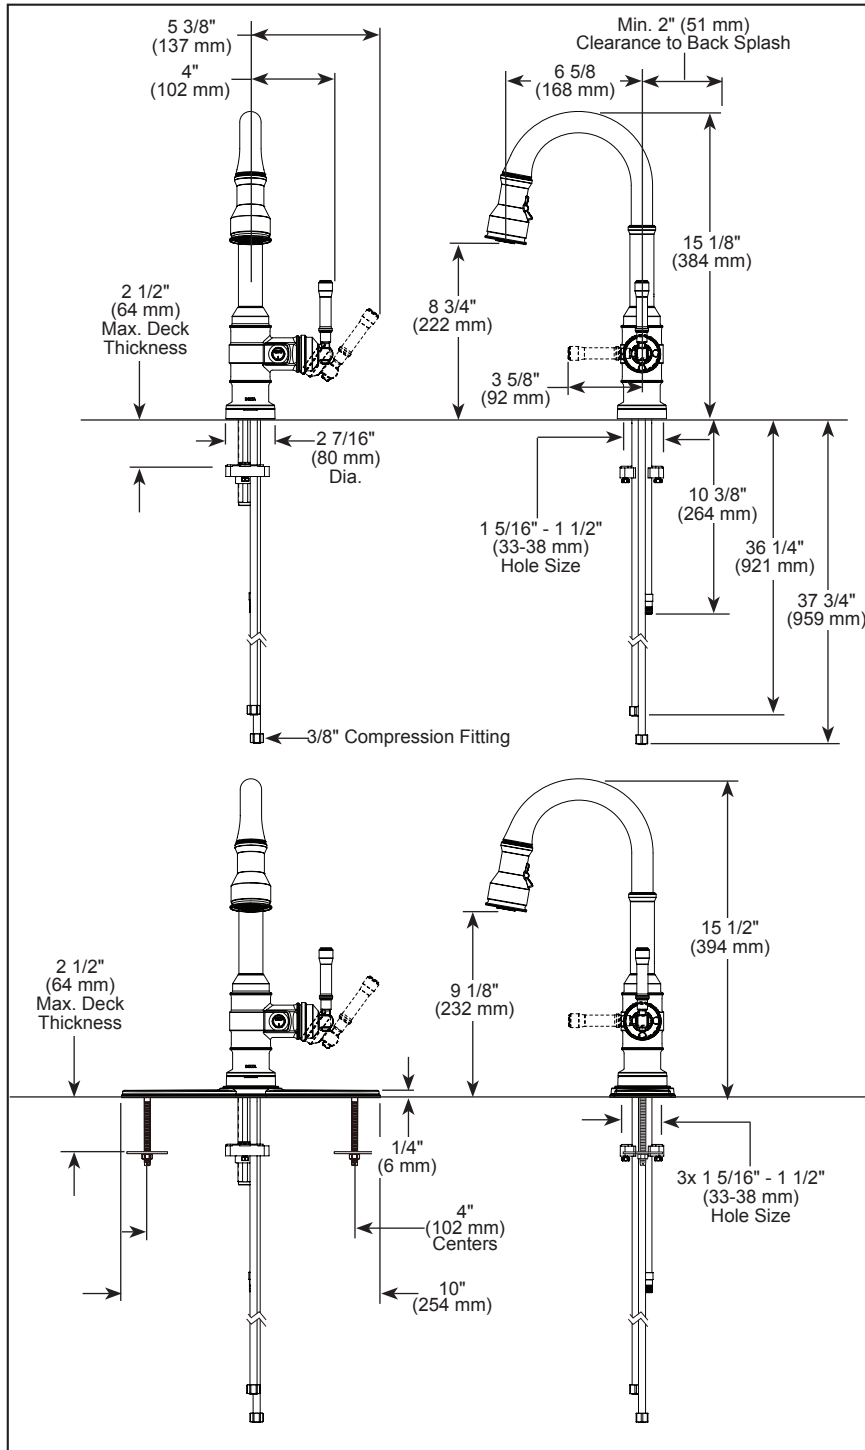

see what Delta can do™

BAR/PREP FAUCETS

- Broderick® Collection
- Single Handle Highrise Pull-Down

FEATURES:

- Touch₂O® with Touchless Technology
- DIAMOND Seal® Technology
- MagnaTite® Magnetic Docking

STANDARD SPECIFICATIONS:

- Max flow rate 1.8 gpm @ 60 psi, 6.8 L/min @ 414 kPa
- One or three hole mount (10" escutcheon optional, not included)
- Diamond coated ceramic cartridge
- 3/8" O.D. straight, staggered PEX supply tubes
- Spout rotates 360°
- Hot/cold indicator markings
- Two-function wand; aerated stream or spray
- Dual integral check valves in sprayer
- LED indicator light signals on-off, water temperature and when batteries run low
- RP102157 Optional 120V AC adapter available (3 prong grounded outlet required)
- Uses 6 AA (included) or 6 C (not included) batteries
- Toggles between Touchless and Touch₂O® Technology

COMPLIES WITH:

- ASME A112.18.1 / CSA B125.1
-  ICC/ANSI A117.1 - Valve control only

▲ Designate Proper Finish Suffix

Delta Faucet Company reserves the right (1) to make changes in specifications and materials, and (2) to change or discontinue models, both without notice or obligation. Dimensions are for reference only. See current full-line price book or www.deltafaucet.com for finish options and product availability.

DSP-K-9990TL-DST Rev. A

Delta Faucet Company

55 E. 111th Street, Carmel, IN 46280
 350 South Edgeware Road, St. Thomas, ON N5P 4L1
 © 2024 Delta Faucet Company